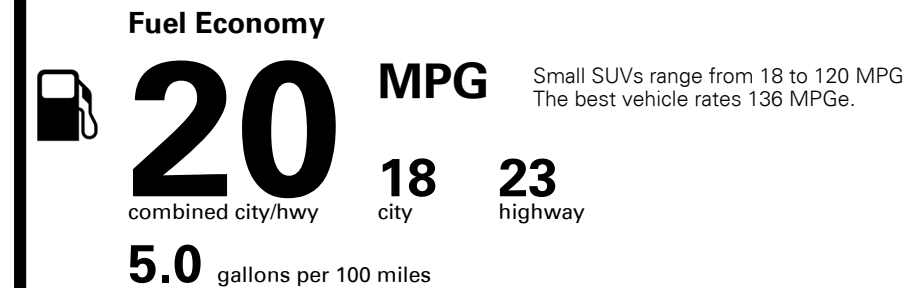

Manufacturer's Suggested Retail Price: **\$39,550.00**

ADDED FEATURES:

*Tech Package	\$2,100.00
Smart Cruise Control (SCC) with Stop/Start	
Automatic Emergency Braking (AEB) w/ Pedestrian Detection	
Lane Departure Warning (LDW)	
Electronic Parking Brake (EPB) w/ Auto Hold	
High Intensity Discharge (HID) Headlights	
Dynamic Bending Light (DBL)	
High Beam Assist	
*Carpeted Floor Mats	\$150.00
*Composite Cargo Tray	\$115.00
*Cargo Cover	\$190.00
*First Aid Kit	\$30.00
*Rear Bumper Appliqué	\$70.00
*Wheel Locks	\$55.00

Inland Freight & Handling : \$980.00
Total Price : \$43,240.00

Blue Link® Connected Services 3-years Standard (Enrollment Required)

EPA DOT Fuel Economy and Environment

Gasoline Vehicle

You spend \$2,500 more in fuel costs over 5 years compared to the average new vehicle.