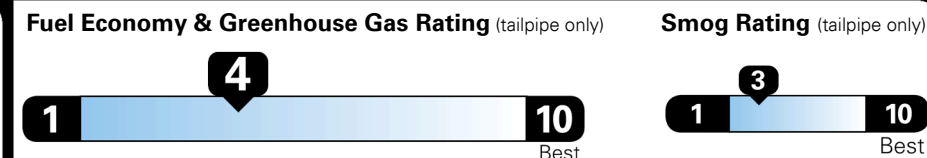

Actual results will vary for many reasons, including driving conditions and how you drive and maintain your vehicle. The average new vehicle gets 27 MPG and costs $7,000 to fuel over 5 years. Cost estimates are based on 15,000 miles per year at $2.55 per gallon. MPGe is miles per gasoline gallon equivalent. Vehicle emissions are a significant cause of climate change and smog.

fueleconomy.gov

Calculate personalized estimates and compare vehicles

Manufacturer's suggested retail price includes manufacturer's recommended pre-delivery service. Gasoline license and title fees state and local taxes and dealer installed options and accessories are not included in the manufacturer's suggested retail price. This label has been affixed to this vehicle by Hyundai Motor America, pursuant to the requirements of 15 U.S.C. 1231 et seq. which prohibits its removal or alteration prior to delivery to the ultimate purchaser.

PARTS CONTENT INFORMATION FOR VEHICLE IN THIS CARLINE:
U.S./CANADIAN PARTS CONTENT: 3 %
MAJOR SOURCES OF FOREIGN PARTS CONTENT: KOREA: 86 %

Note: Parts content does not include final assembly, distribution, or other non-parts costs.

FOR THIS VEHICLE:
FINAL ASSEMBLY POINT: ULSAN, KOREA
COUNTRY OF ORIGIN:
ENGINE: KOREA
TRANSMISSION: KOREA

331 A 3549QGRAND

VIN: KM8SR4HF8KU309124