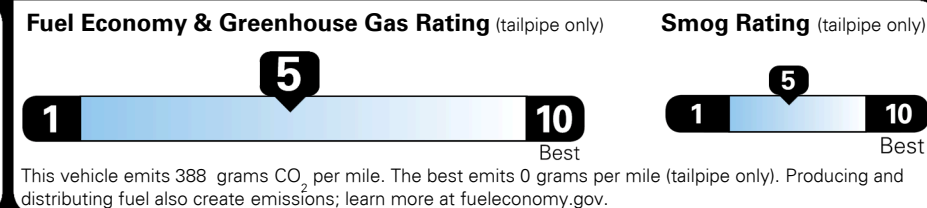

COMFORT & CONVENIENCE(cont.)	
Full Tank of Fuel	INCLUDED
Manufacturer's Suggested Retail Price:	$27,000.00
ADDED FEATURES:	
*Carpeted Floor Mats	$125.00
*Cargo Net	$50.00
*Reversible Cargo Tray	$115.00
*Cargo Cover	$190.00
*First Aid Kit	$30.00

Inland Freight & Handling : $1,045.00
Total Price : $28,555.00

2019 NHTSA 5-Star Overall Safety Rating

EPA DOT Fuel Economy and Environment

Gasoline Vehicle

Fuel Economy

23 MPG Small SUVs range from 18 to 120 MPG. The best vehicle rates 136 MPGe.
combined city/hwy

21 city
26 highway

4.3 gallons per 100 miles

You spend $1,250
more in fuel costs over 5 years compared to the average new vehicle.

Annual fuel cost $1,650

Actual results will vary for many reasons, including driving conditions and how you drive and maintain your vehicle. The average new vehicle gets 27 MPG and costs $7,000 to fuel over 5 years. Cost estimates are based on 15,000 miles per year at $ 2.55 per gallon. MPGe is miles per gasoline gallon equivalent. Vehicle emissions are a significant cause of climate change and smog.

fueleconomy.gov

Calculate personalized estimates and compare vehicles

Manufacturer's suggested retail price includes manufacturer's recommended pre-delivery service. Gasoline license and title fees state and local taxes and dealer installed options and accessories are not included in the manufacturer's suggested retail price. This label has been affixed to this vehicle by Hyundai Motor America, pursuant to the requirements of 15 U.S.C. 1231 et seq. which prohibits its removal or alteration prior to delivery to the ultimate purchaser.

PARTS CONTENT INFORMATION FOR VEHICLE IN THIS CARLINE:
U.S./CANADIAN PARTS CONTENT: 1 %
MAJOR SOURCES OF FOREIGN PARTS CONTENT: KOREA: 87 %
JAPAN: 2 %

Note: Parts content does not include final assembly, distribution, or other non-parts costs.

FOR THIS VEHICLE:
FINAL ASSEMBLY POINT: ULSAN, KOREA
COUNTRY OF ORIGIN:
ENGINE: KOREA
TRANSMISSION: KOREA

331 A 3549QGRAND

VIN: KM8J3CAL2KU900329