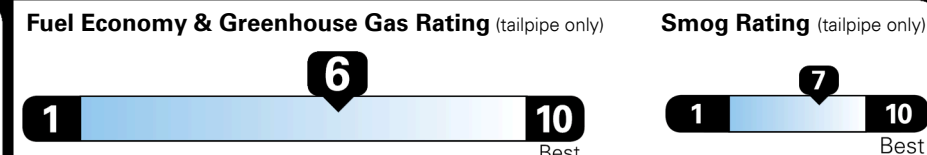

EPA DOT Fuel Economy and Environment

Gasoline Vehicle

Fuel Economy

28 MPG
combined city/hwy

25 MPG
city

33 MPG
highway

3.6 gallons per 100 miles

Large Cars range from 14 to 103 MPG. The best vehicle rates 136 MPGe.

You save $250
in fuel costs over 5 years compared to the average new vehicle.

Annual fuel cost $1,350